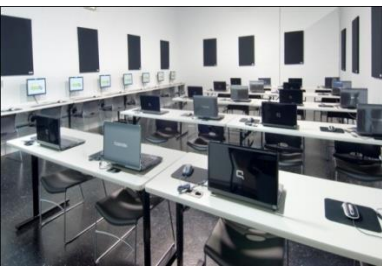

Focus Room

- 18 x 16

Spacious Viewing Room

- Seating for up to 12 clients
- Remote viewing into CLT lab and kitchen

Ground floor access and loading dock with double doors

Local recruiting and quality assurance